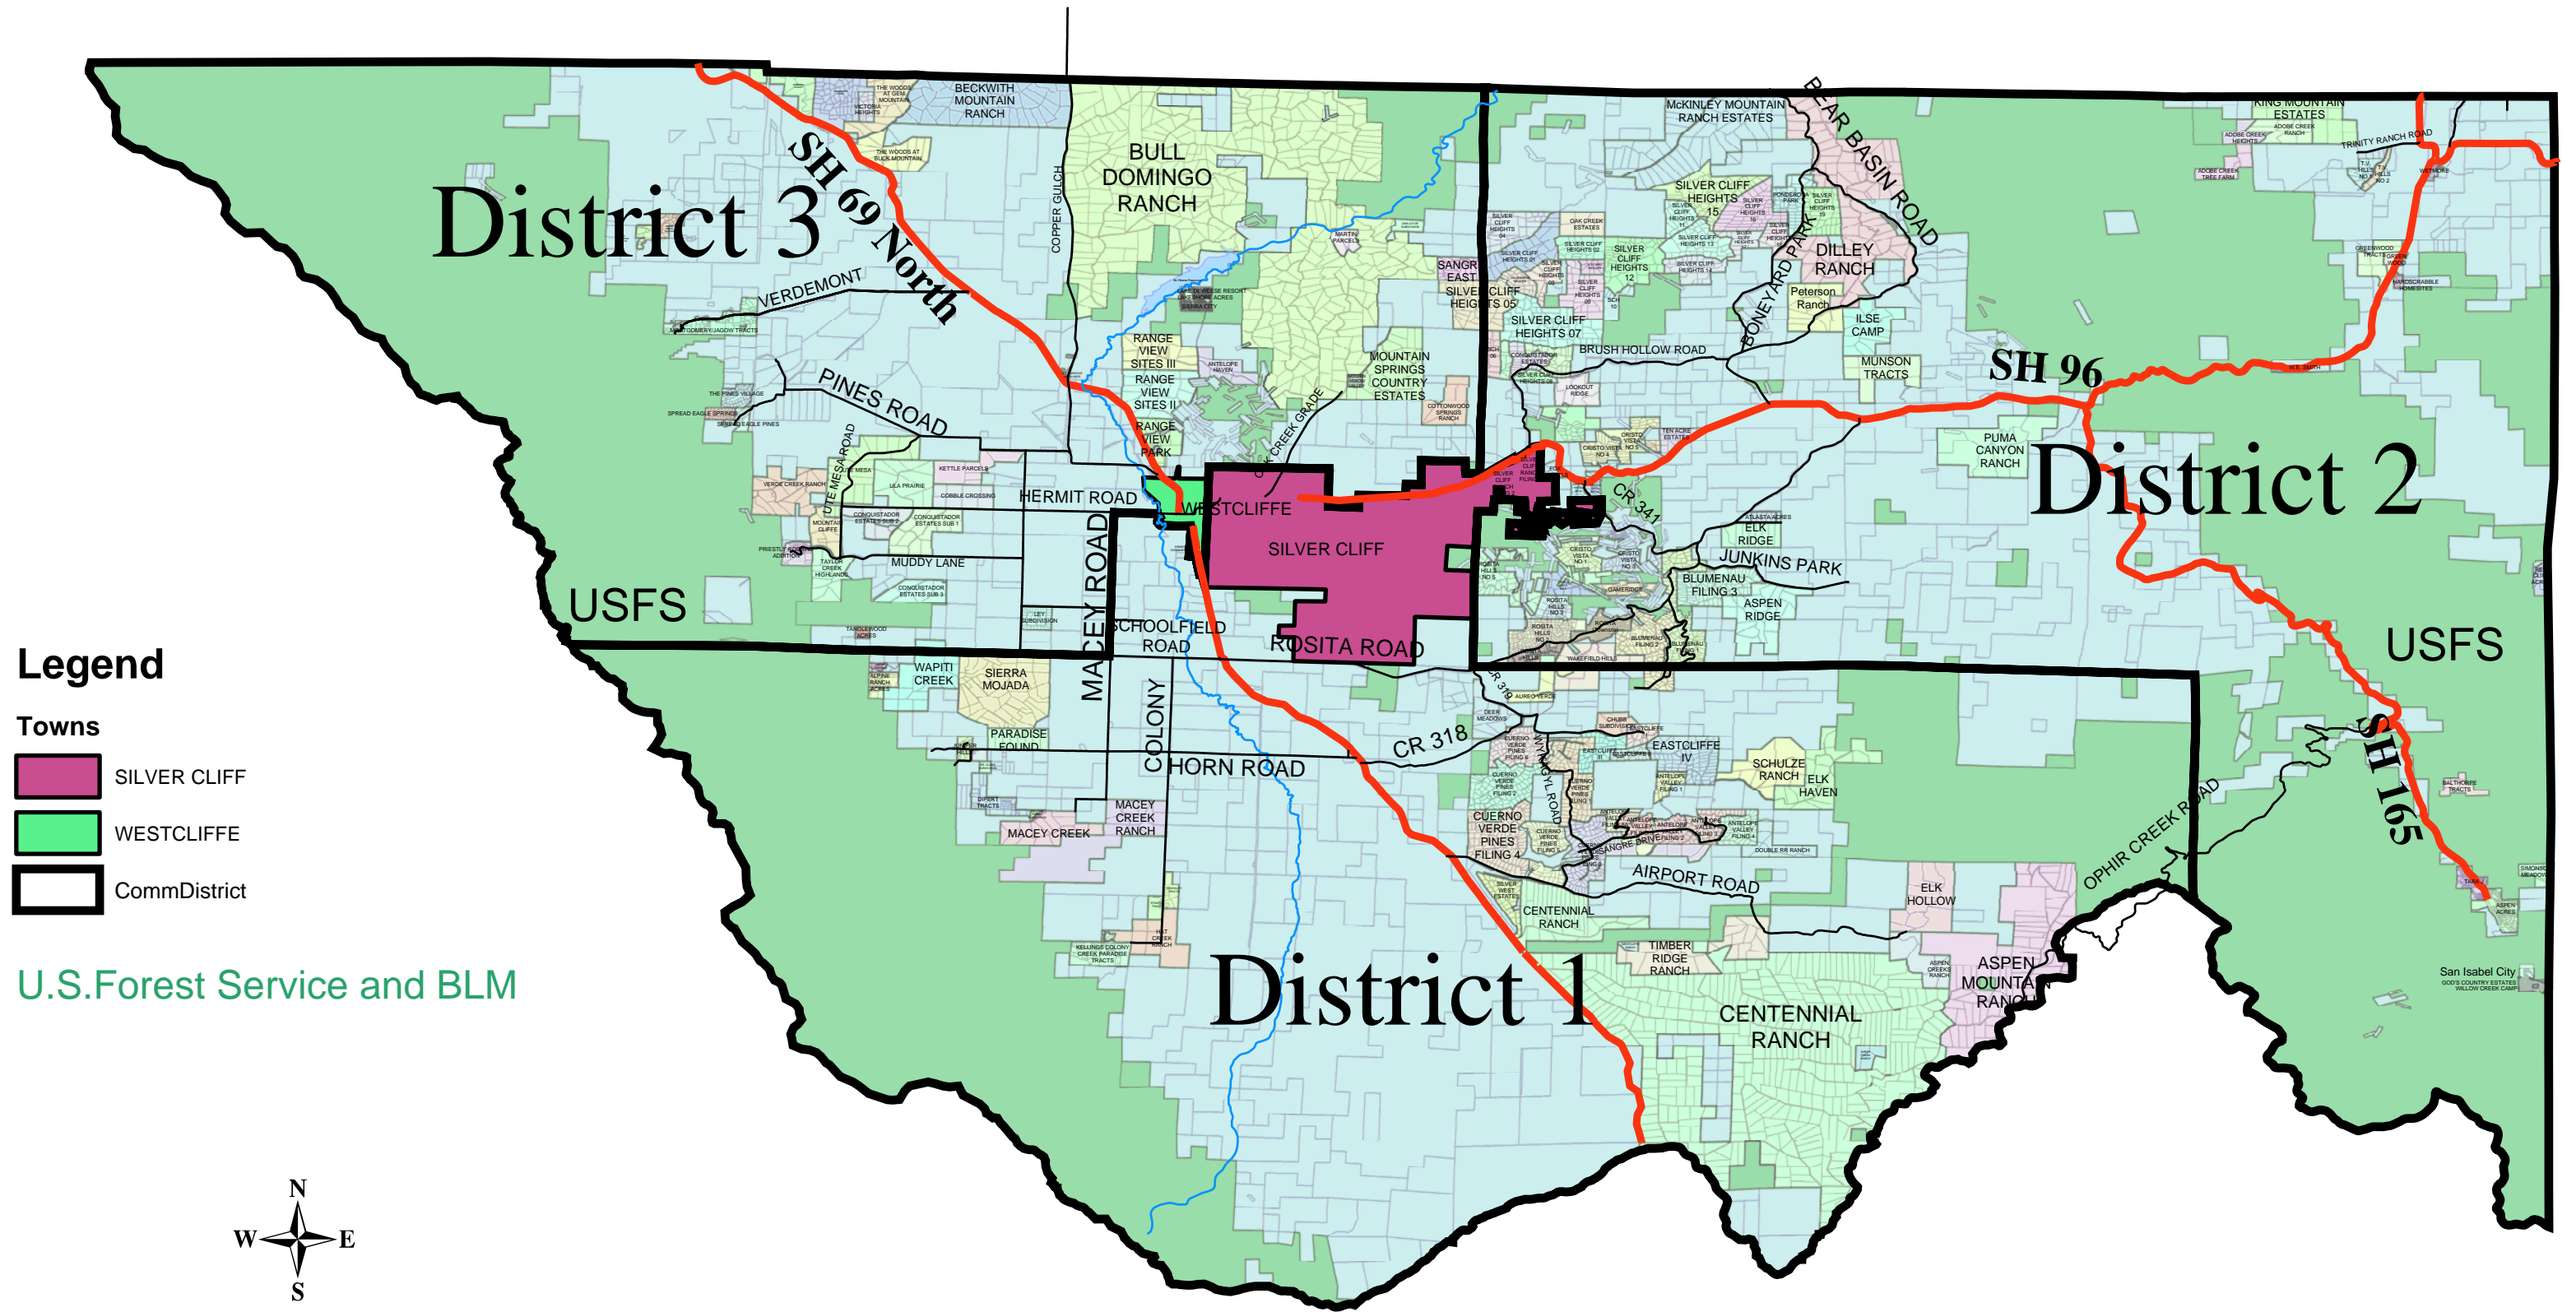

# Custer County Commissioner District Map

**Legend**

**Towns**

- SILVER CLIFF
- WESTCLIFFE
- CommDistrict

U.S.Forest Service and BLM

00.51 2 3 4 Miles