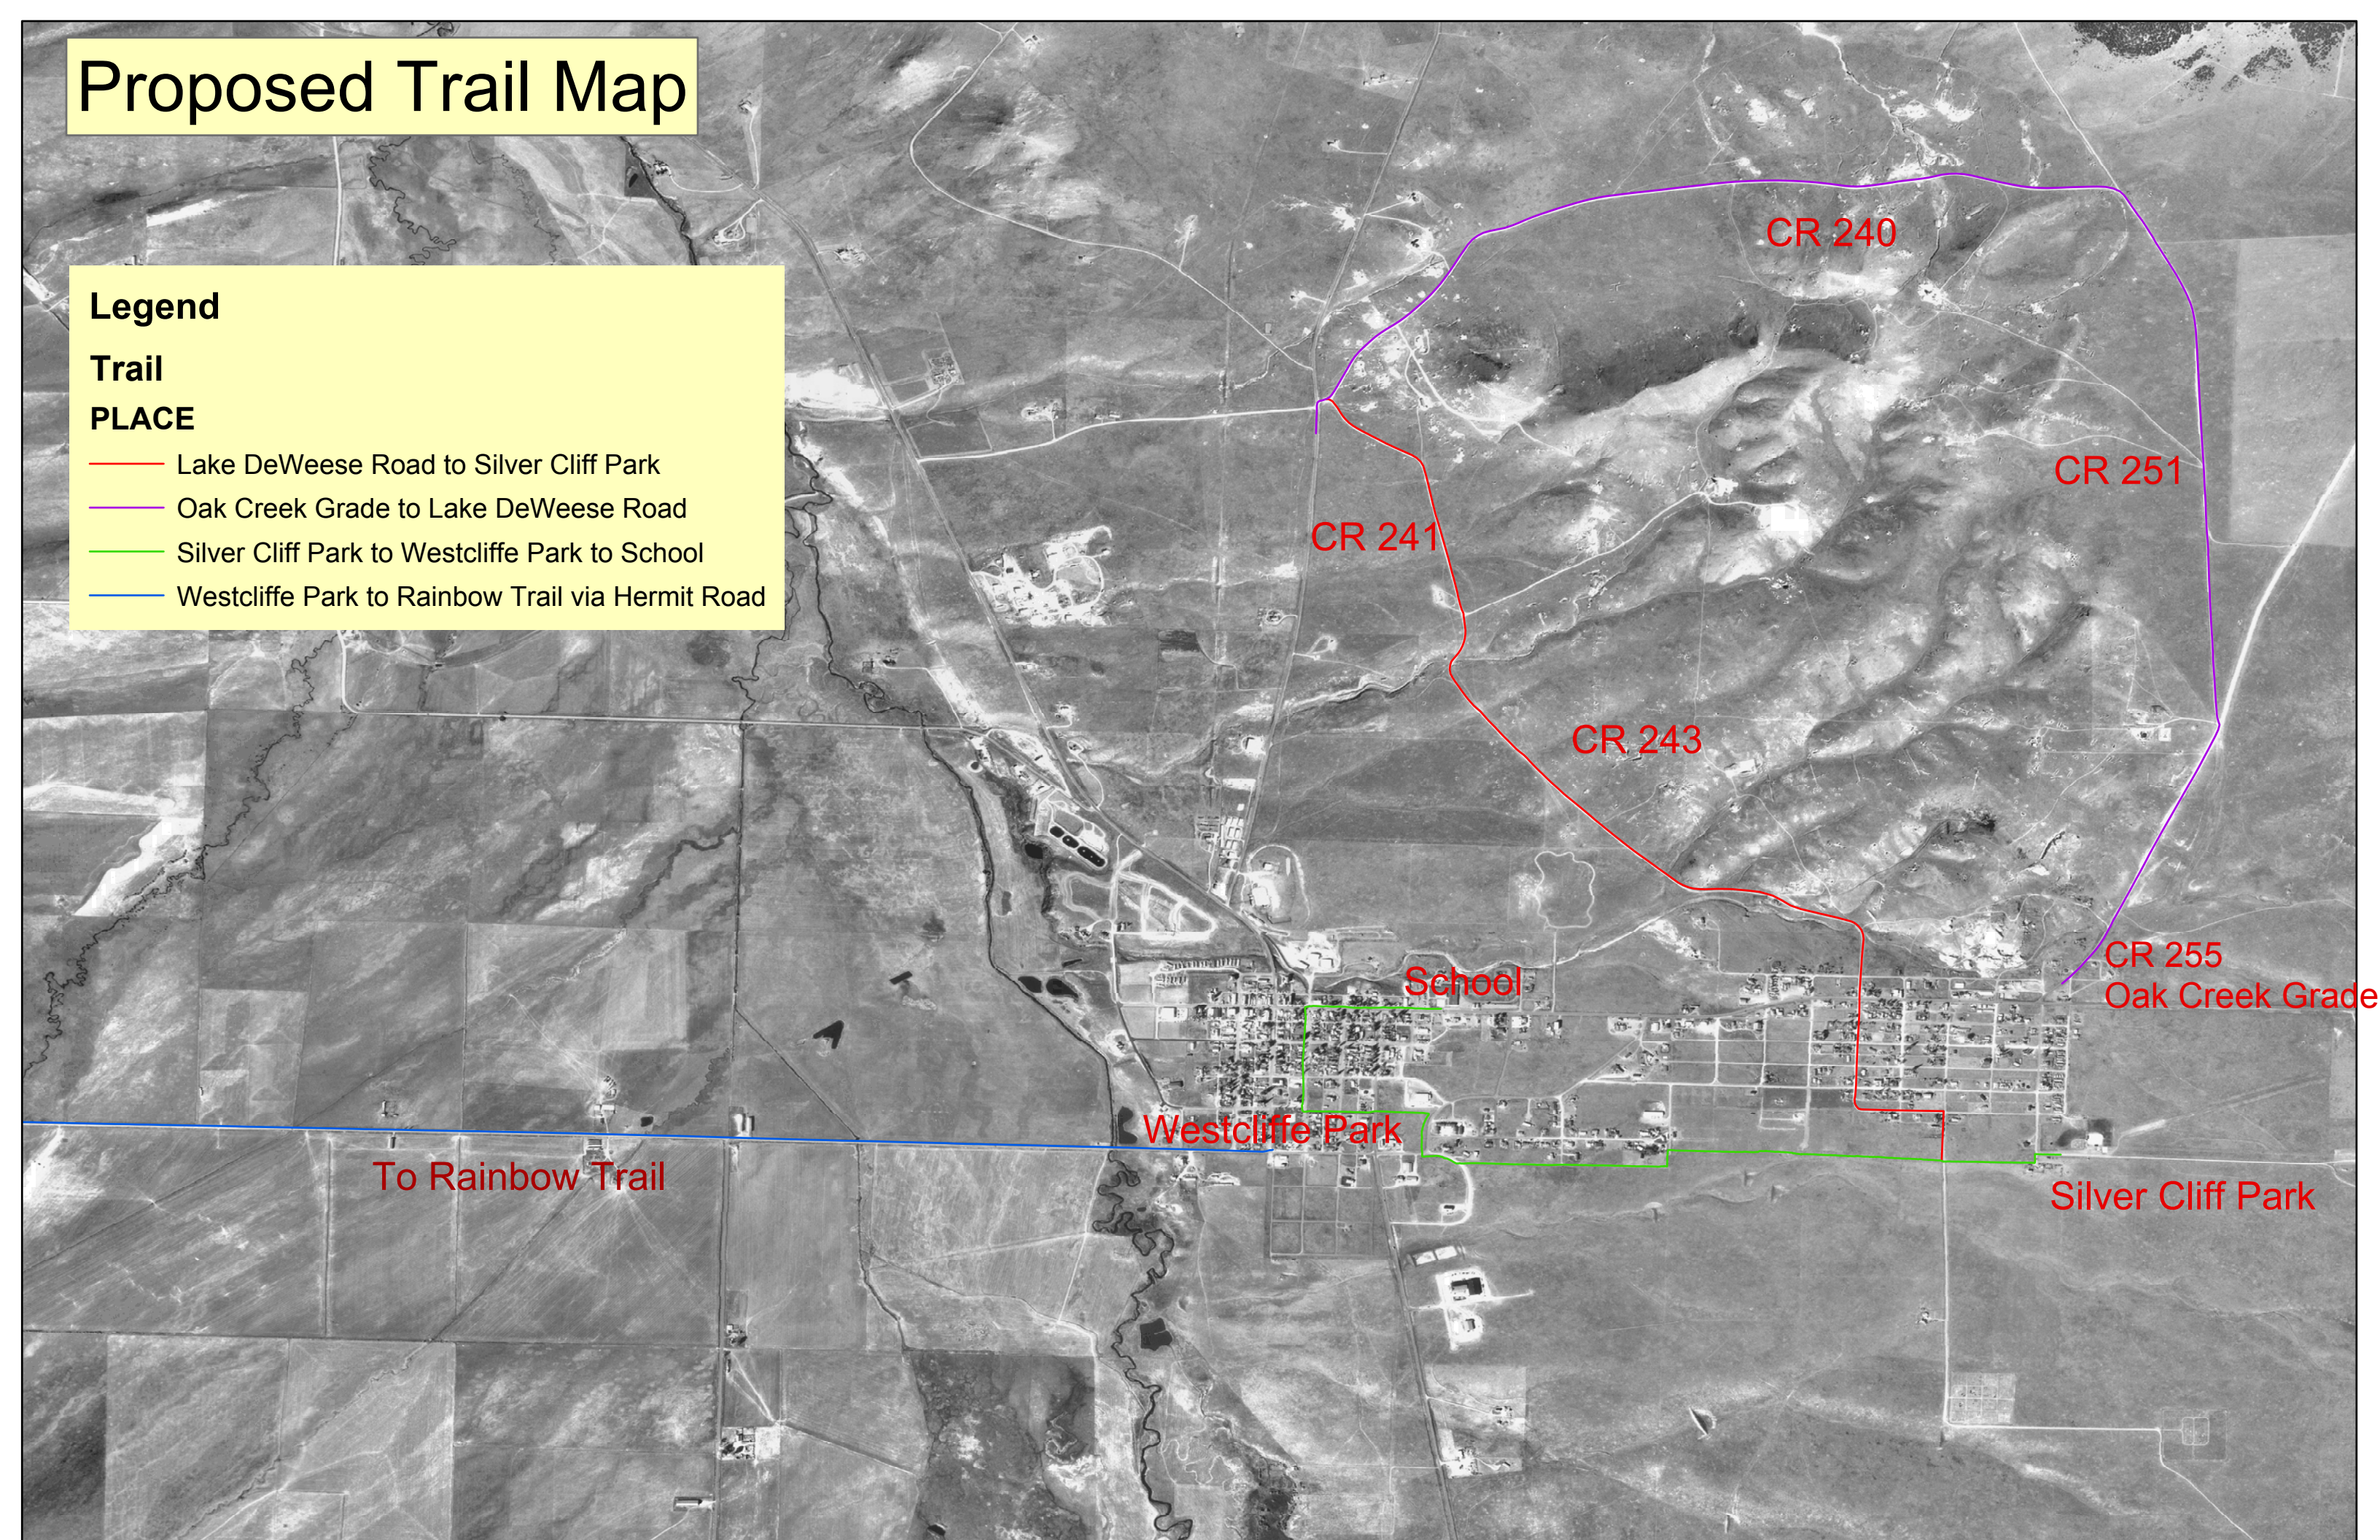

# Proposed Trail Map

## Legend

### Trail

#### PLACE

- Lake DeWeese Road to Silver Cliff Park
- Oak Creek Grade to Lake DeWeese Road
- Silver Cliff Park to Westcliffe Park to School
- Westcliffe Park to Rainbow Trail via Hermit Road

CR 240

CR 251