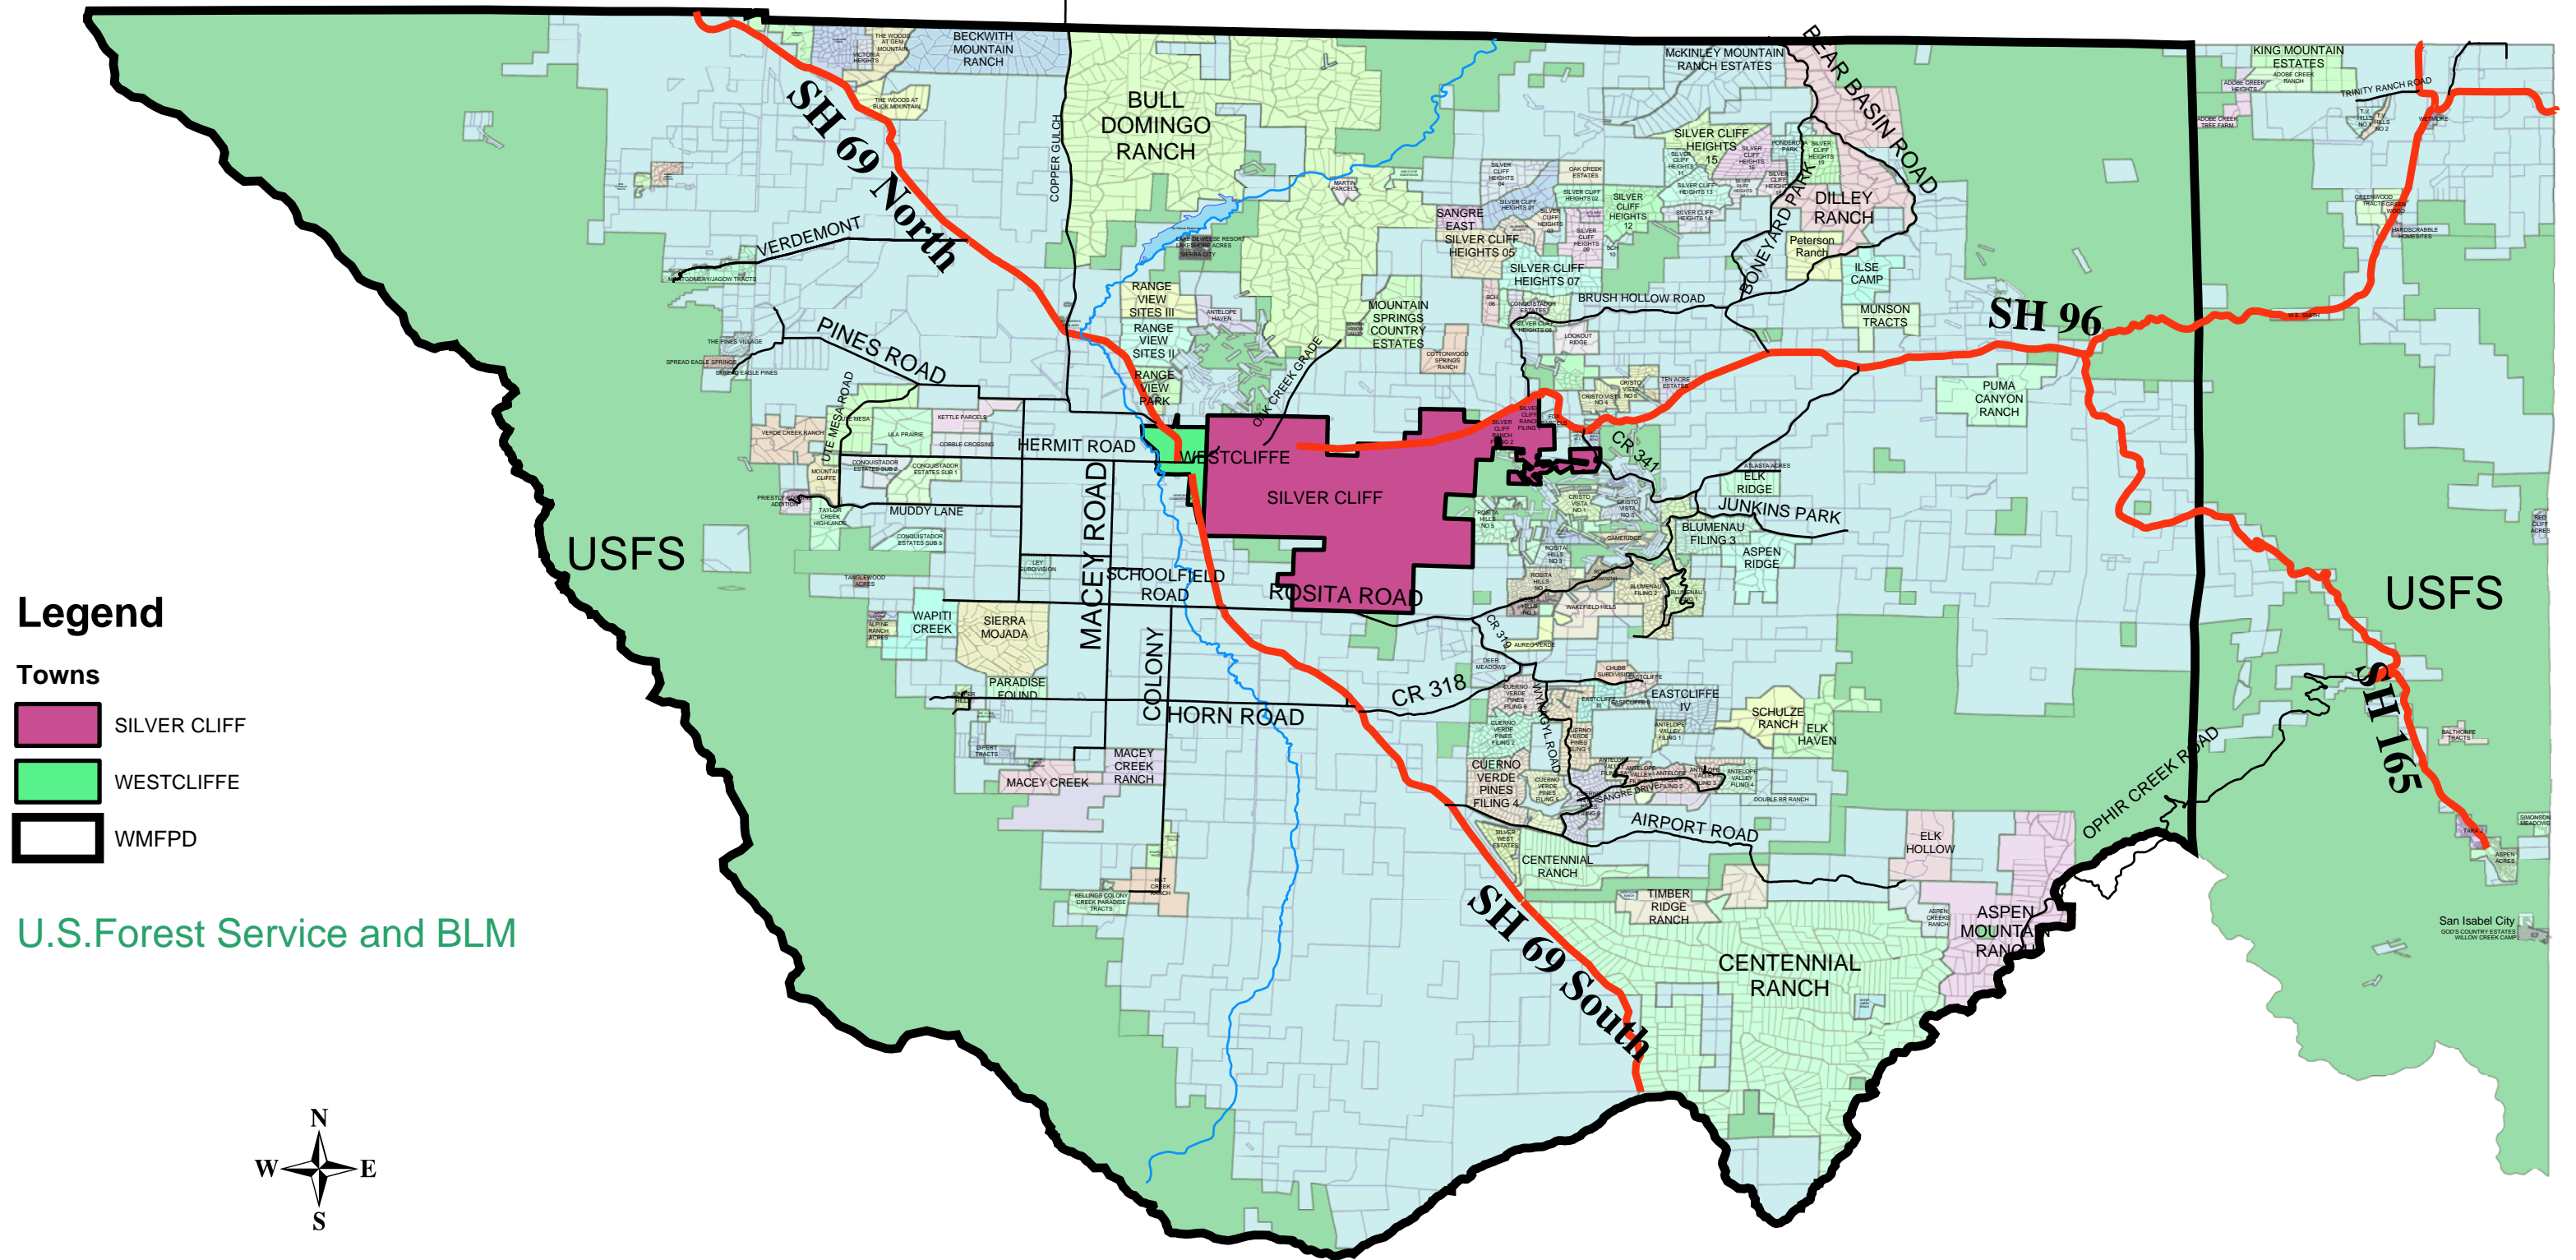

# Wet Mountain Valley Fire Protection & West Custer County Hospital Districts Map

- Legend**
- Towns**
- SILVER CLIFF
  - WESTCLIFFE
  - WMFPD

U.S.Forest Service and BLM